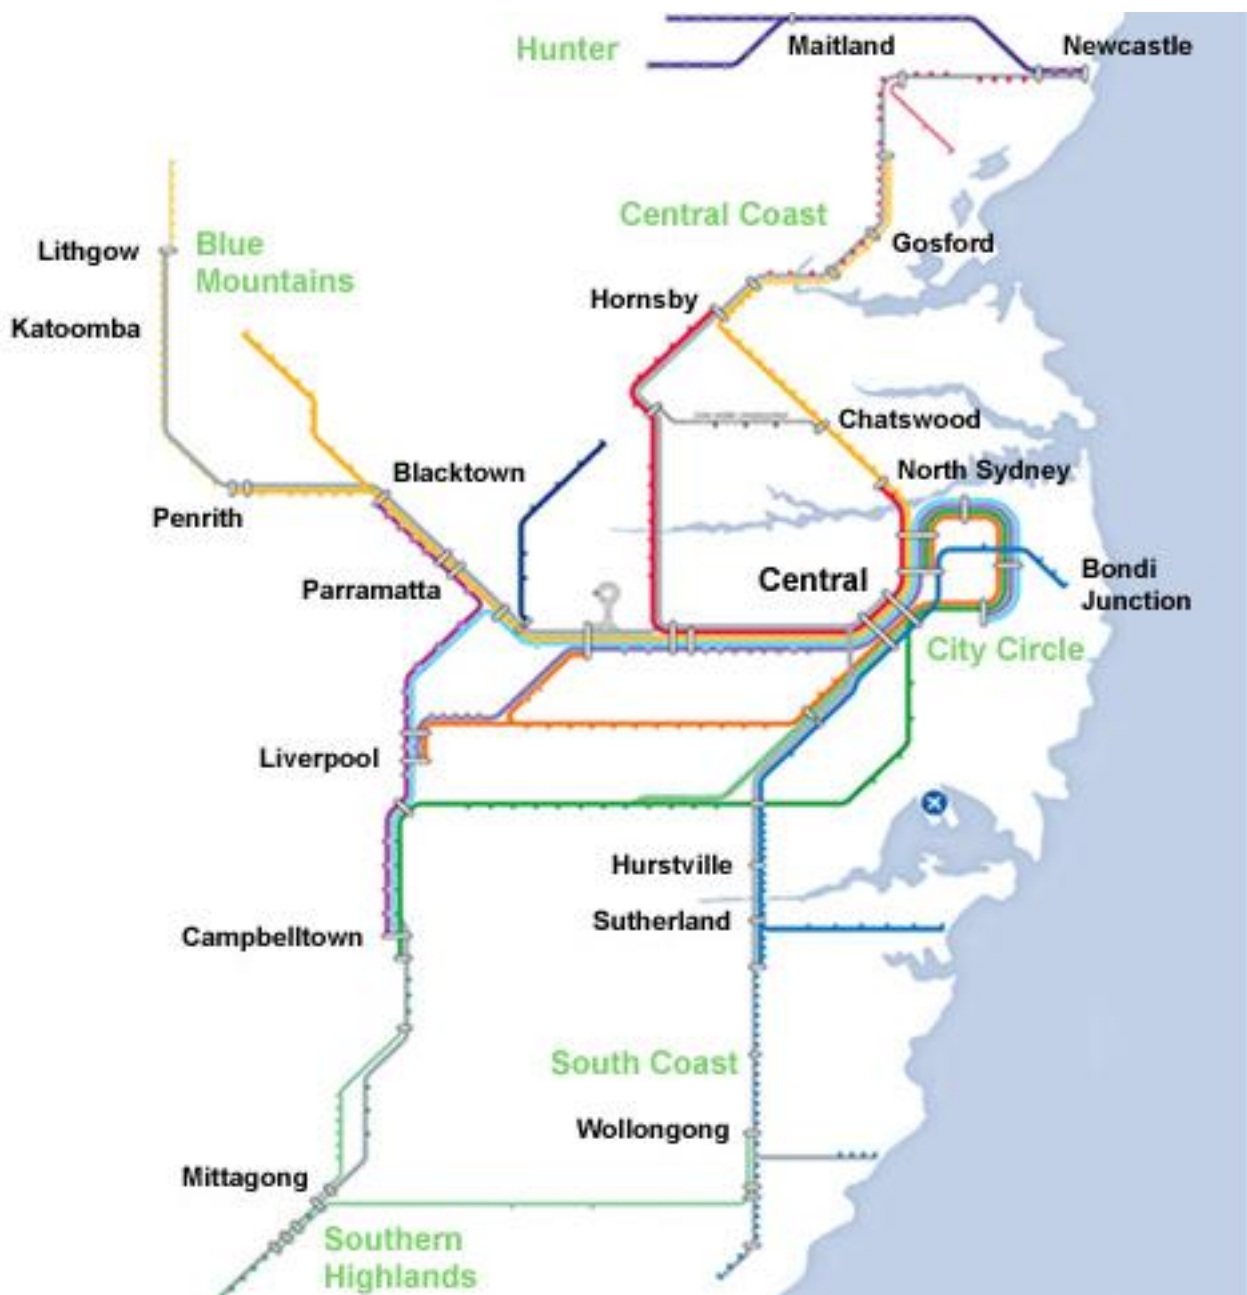

CityRail is a cost effective fast method of transportation for those who will be in or around the Sydney area.

For a high quality PDF map of the CityRail network please click [HERE](#)

Print out this map and ride the rails safely! For more information about the CityRail system please go to the CityRail [website](#).

CityRail is a passenger rail service covering the greater Sydney region.